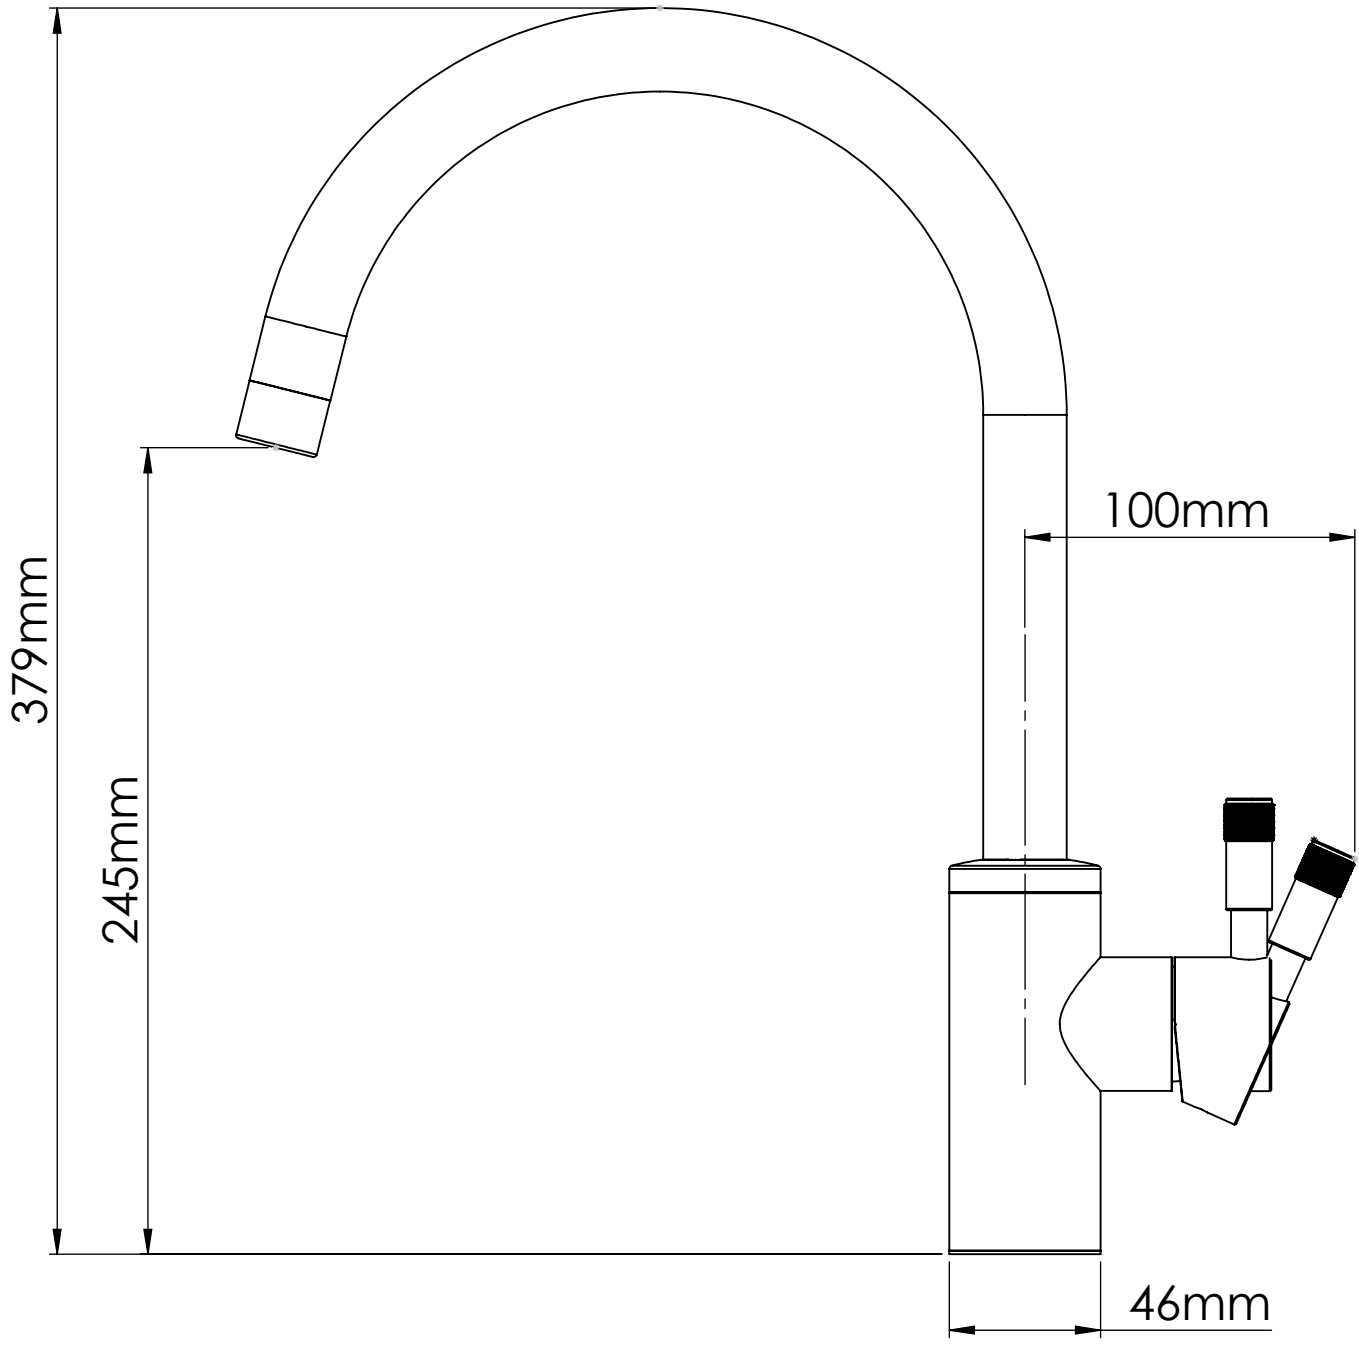

# GR4610 - Signature Single Lever Mixer